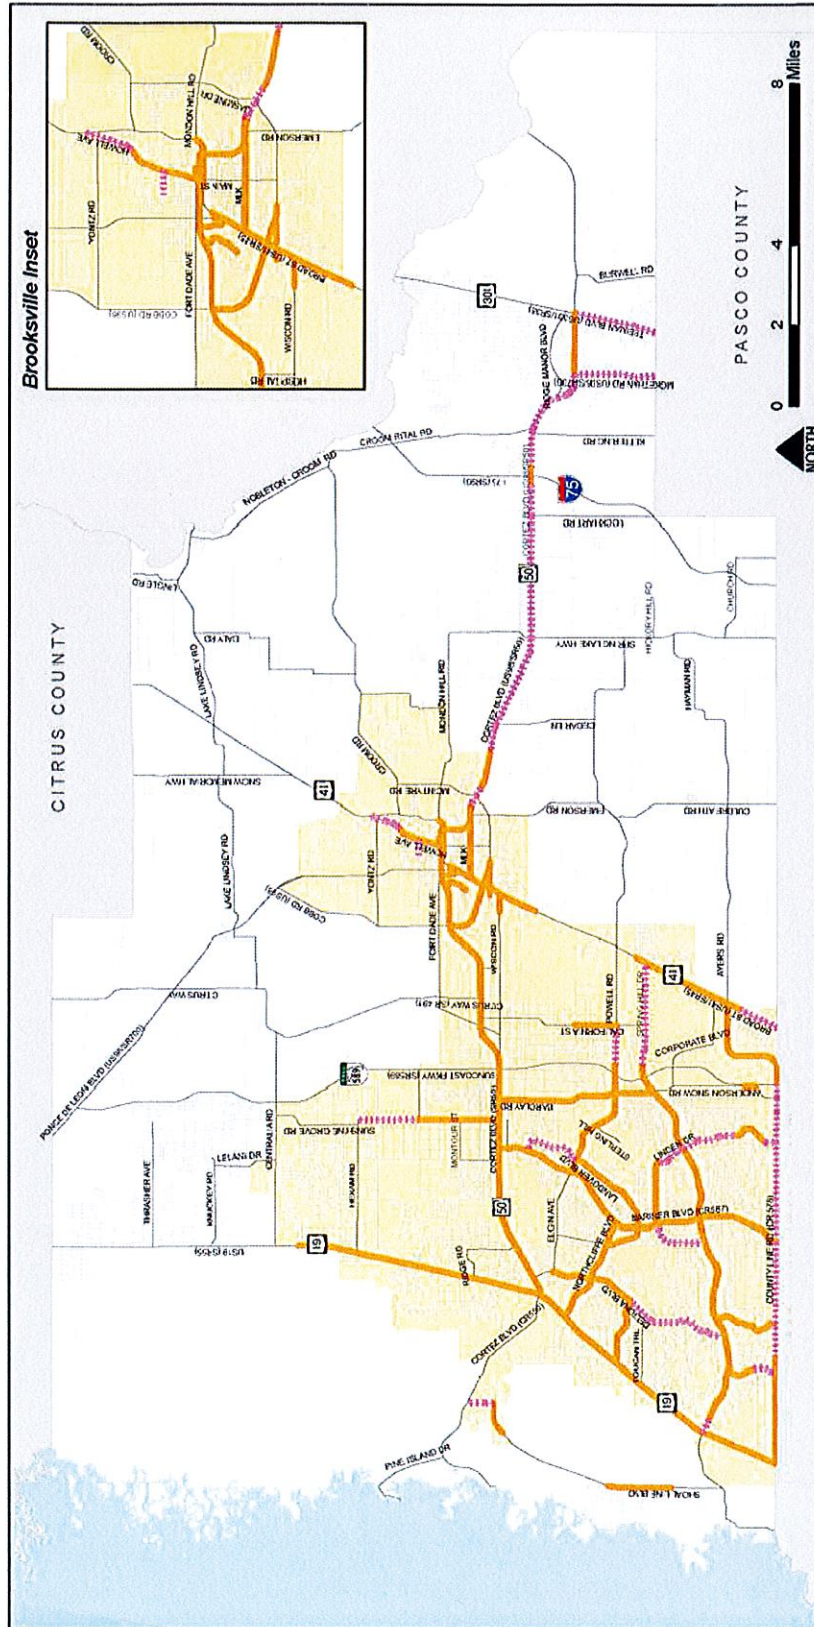

MAP D: Hernando County Pedestrian Facilities Map

Data Source: Hernando County MPO
 Data Projection: NAD_1983_StatePlane_Florida_North_FIPS_9802_Feet
Tindale MPO
Oliver